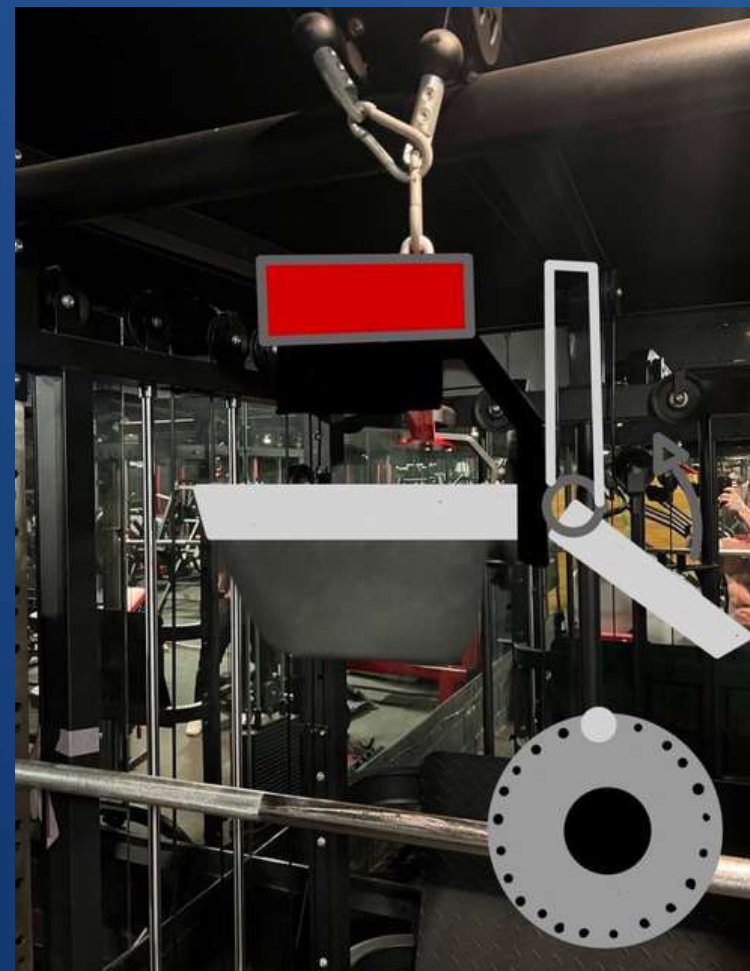

WHAT WE

GET?